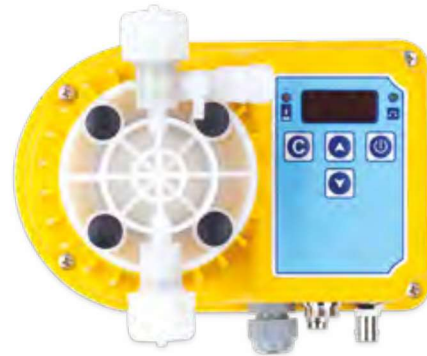

ELECTROMAGNETIC DOSING PUMPS

01 LARA PR

ORP/PH & Liquid Level Controlled Digital Dosing Pump

- Digital screen, precise dosing with micro controller technology, time adjustment, liquid level control and user password parameters (Image 2)
- User friendly button technology with easy menu
- ORP (REDOX) or pH measurement with standard combination electrodes (Image 1)
- Totally digital and automatic calibration by using buffer solutions (Image 3)
- Start-up Delay function, adjustable timer for correct reading measurements according to chemical reaction time (0-60 min.)
- Volumetric proportional control when connected to flowmeters (water meter, flowmeter, etc.) (Volumetric control cable is not included product package)
- 4-20mA analog input
- Adjustable BNC input (optional liquid level or flow contact)
- Easy and flexible installation and usage by the vertical mount design
- High resistance to corrosive chemicals with the PVDF Pump
- Head and entire IP65 body Electronic circuit controlled electromagnet and long lasting Teflon(PTFE) diaphragm
- Lesser Maintenance by ceramic ball design
- Suction, injection parts and liquid level sensor accessories included

*YOU CAN DO ACCESSORY SELECTION FROM THE PROBE HOLDERS TABLE ON THE NEXT PAGE.

- Liquid Level Sensor is included to prices.

Image 1

Image 2

Image 3

Suction Kit with Liquid Level Sensor/Included

Stock Code : 600110800110000
Stock Name: SUCTION KIT 4X6 V

Injection Kit/Included

Stock Code : 600110700311000
Stock Name: INJECTION KIT 4X6 V

Pipe Kit/Included

Stock Code : 600110500100000/600110400200000
Stock Name: PIPE KIT V/MOUNTING KIT DP

PVDF Suction and Injection Kit*